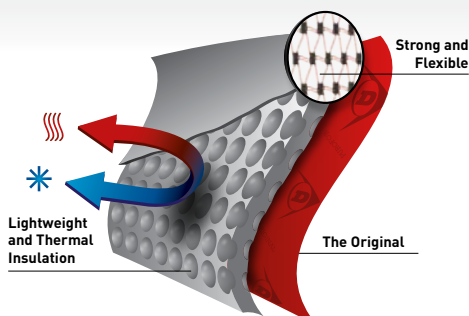

Outsole

- SRC rated outsole for excellent grip
- Sturdy outsole design for offering extra stability while walking or standing
- Anatomically shaped footbed and premium insole for unsurpassed comfort

Shaft / Upper

- Flexible and supple for retaining ease of movement
- Rugged and cut resistant shaft for assuring a safe and long lifetime
- Resistant against oils and dirt

WWW.DUNLOPBOOTS.COM

ARTICLE J760933

PUROFORT®
THE ORIGINAL